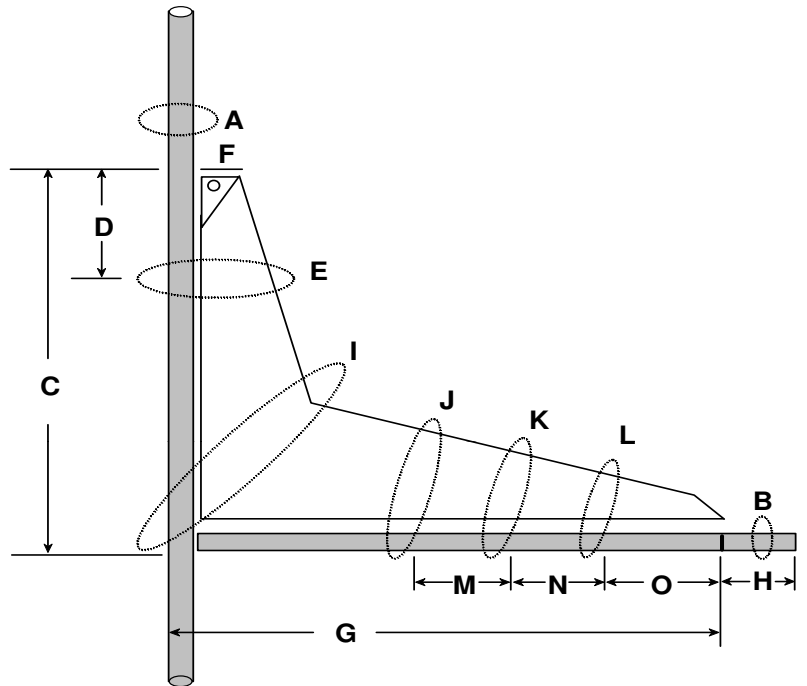

SAIL AND COVER LTD

make|repair|valet

Sail and Cover Ltd, Woolverstone Marina, Woolverstone, Nr Ipswich, Suffolk IP9 1AS
 Tel: 01473 780075 E.Mail: info@sailandcover.co.uk

Sailcover measurement form

		millimetres
A	Mast circumference	
B	Boom circumference	
C	Height of lowered sail to underside of boom	
D	Dimension to circumference 'E'	
E	Circumference at dimension 'D'	
F	Width of headboard	
G	Length of foot to centre front of mast	
H	From end of sail to end of boom	
I	Circumference around sail and mast at 45 degrees	
J	Circumference around sail and boom	
K	Circumference around sail and boom	
L	Circumference around sail and boom	
M	Dimension from 'J' to 'K'	
N	Dimension from 'K' to 'L'	
O	Dimension from 'L' to end of sail	