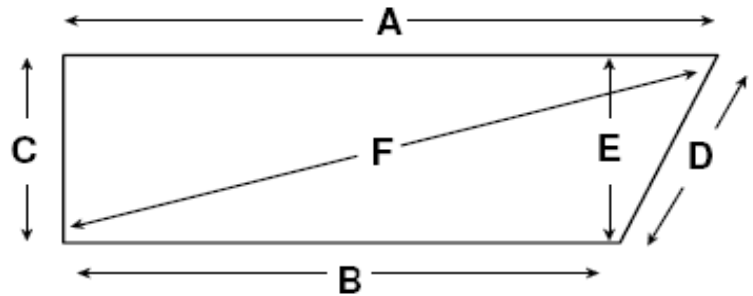

SAIL AND COVER LTD

make | repair | valet

Sail and Cover Ltd, Woolverstone Marina, Woolverstone, Nr Ipswich, Suffolk IP9 1AS
Tel: 01473 780075 E.Mail: info@sailandcover.co.uk

Dodger measurement form

		millimetres
A	Length of top edge	
B	Length of bottom edge	
C	Height at forward end	
D	Pushpit slope distance	
E	Height of aft end	
F	Diagonal distance	

Choice of colour & material

Name if required

Colour of letters

Check that port and starboard dodgers are identical. If they are not, complete a second form and indicate which is port, and which is starboard